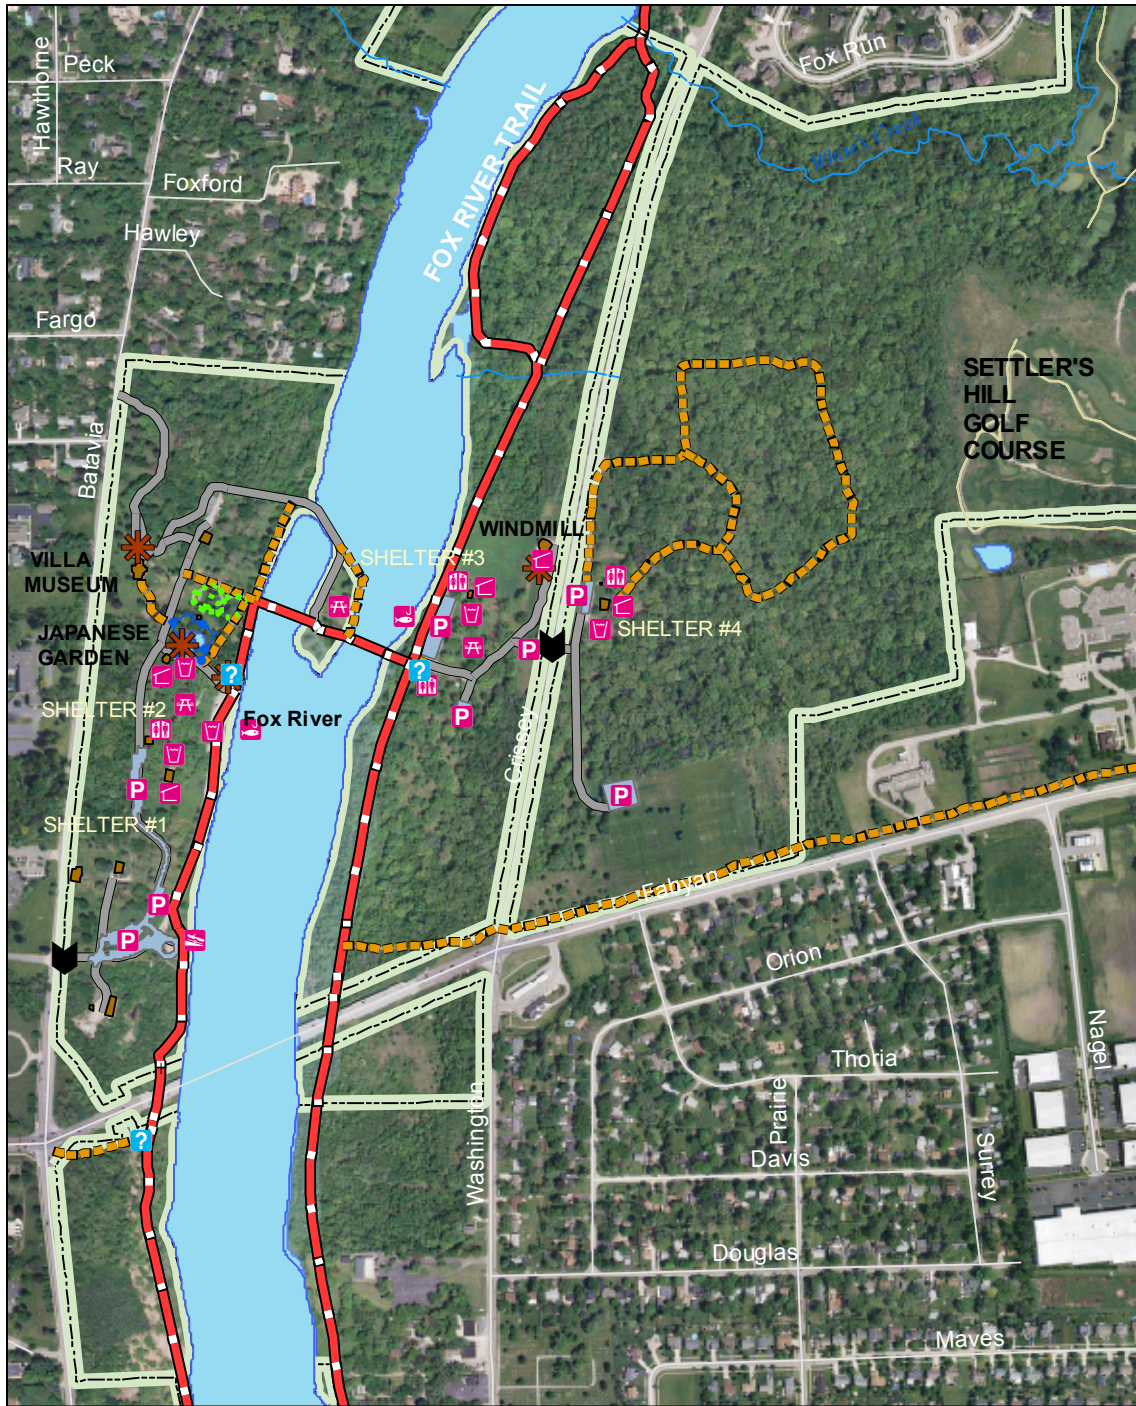

# Fabyan Forest Preserve

## Map Symbols

- Main Entrance
- Information
- Parking
- Shelter
- Picnic Area
- Restroom
- Water
- Fishing
- Boat Launch

## Legend

- Forest Preserve Boundary
- Interpretive Sites
- Structures-Existing
- Parking-Existing
- Creeks
- Water

### Trail Information

- Other Trails-Existing
- Centennial Garden Walk
- Fox River Regional Trail
- Japanese Garden Walk
- Golf Course Cart Path
- Forest Preserve Road

**(198.9 acres)  
Existing Conditions**